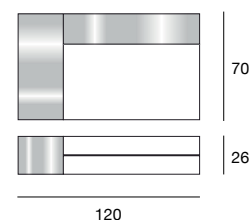

Tavolino con piani in alluminio specchiato o placcati frassino. Piano scorrevole in fibra di legno su vano contenitore. Finiture disponibili: WG wengé, NC noce, TB tabacco, laccato opaco poro chiuso, laccato brillante, specchio. Coffee table with tops in mirror effect aluminium or veneered in ash. Sliding top in fiberboard on glove compartment. Available finishings: WG wengé, NC walnut, TB tobacco, closed pore matt lacquered, glossy lacquered, mirror.

ABBINAMENTI FINITURE
COLOUR MATCHING

WG / NC / TB + laccato opaco poro chiuso
WG / NC / TB + closed pore matt lacquered
specchio + laccato opaco poro chiuso / laccato brillante
mirror + closed pore matt lacquered / glossy lacquered