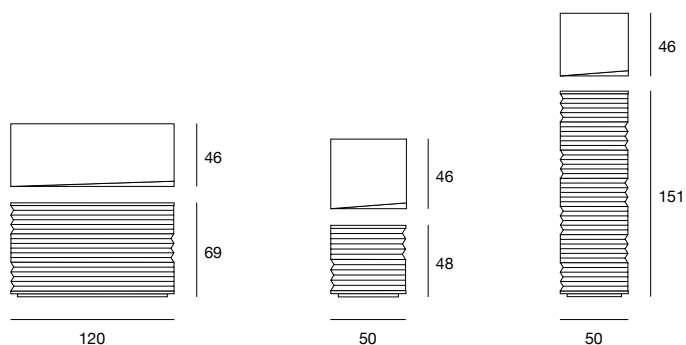

chest of drawers
cod.5571

bedside table
cod.5573

weekly chest of drawers
cod.5572

cod.5571

cod.5573

cod.5572

LEGNI
WOODS

NC
frassino tinto noce
ash stained walnut