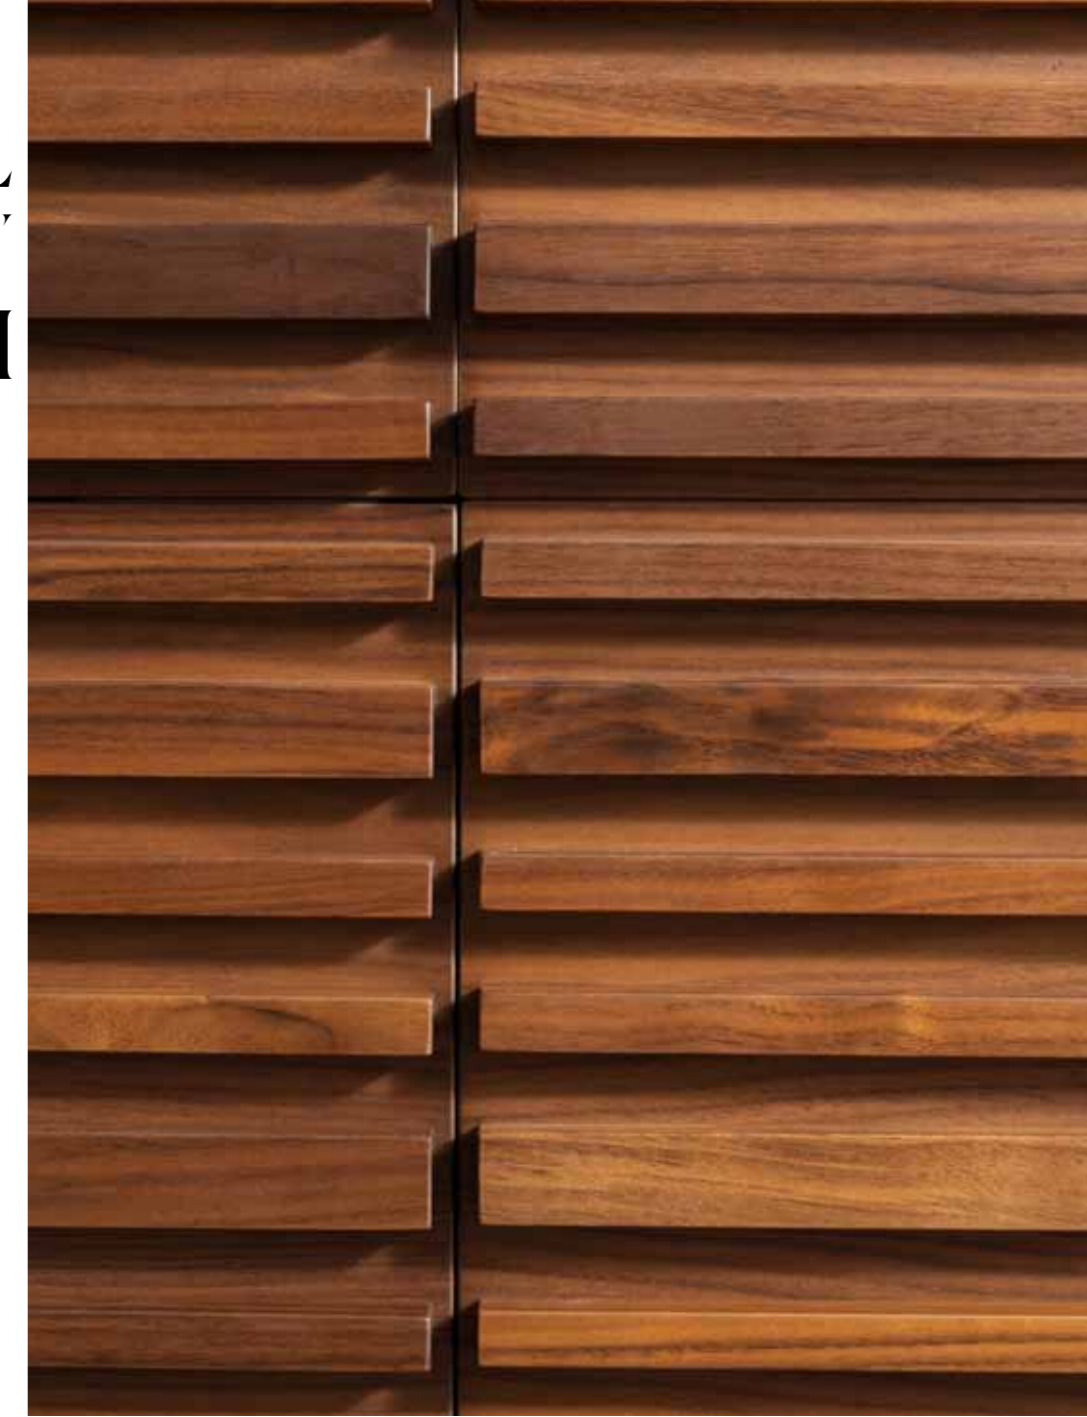

WALL SYSTEM

WALL SYSTEM

Modular element

Design Fabio Rebosio

Sistema di pannelli placcati noce canaletto, lisci o dogati, completi di struttura in multistrato per il montaggio. Nella versione dogata, listelli in massello di noce canaletto. A richiesta, mensola in vetro temperato, elemento con vano a giorno, contenitore con anta a ribalta o cassetto. Top placcato noce canaletto o in marmo lucido naturale.

Panels system veneered canaletto walnut, smooth or with slats, completes with multilayer structure for assembly. For the staved version, wooden strips in solid canaletto walnut. On request, shelf in tempered glass, element with open unit, container with folding door or drawer. Top in wood or in polished natural marble.