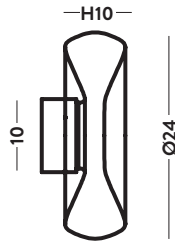

## FOLD

**Design:** Cristian Li Voi

**Typology:** Ceiling lamp, wall lamp, hanging lamp, ceiling track

**Product code:** 1516.1L - GIG1516.1L - 1513.1L - GIG1513.1L - 1517.120.3L

**Products details:** Additional compositions on demand.  
 Black rubber electric cable.  
 Driver included.  
 Dimmable.  
 LED is replaceable by professional.  
 Lumen indicated corresponds to the luminous intensity at the origin of the LED board.  
 Ceiling track: stainless polished steel.  
 UL components +10%.  
 Products GIG in Fume color: 10% surcharge on the price of the coloured.

## 1516.1L

Ceiling lamp-Wall lamp

Glass Ø24 cm - H10 cm

1 x LED 12,8W Dimmer Triac - 1615 Lm - 126 Lm/W

CC 350mA - CRI Typ.95 - 32 - 40V

180° - 3 step MacAdam - 2700°K / 3000°K

CE IP20 ⚠ 1m

## 1513.1L

Hanging lamp

Glass Ø36 cm - H13 cm

1 x LED 17,4W Dimmer Triac - 2370 Lm - 134,3 Lm/W

CC 500mA - CRI Typ. 95 - 32 - 40V

180° - 3 step MacAdam - 2700°K / 3000°K

CE IP20 ⚠ 1m

## GIG1513.1L

Hanging lamp

Glass Ø36 cm - H13 cm

1 x LED 17,4W Dimmer Triac - 2370 Lm - 134,3 Lm/W

CC 500mA - CRI Typ. 95 - 32 - 40V

180° - 3 step MacAdam - 2700°K / 3000°K

CE IP20 ⚠ 1m