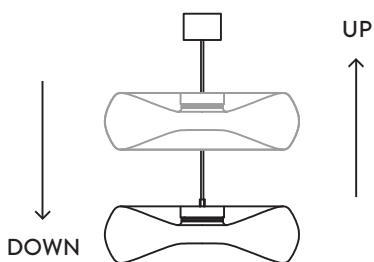

## FOLD

**Design:** Cristian Li Voi

**Typology:** Ceiling lamp, wall lamp, hanging lamp, ceiling track

**Product code:** 1516.1L - GIG1516.1L - 1513.1L - GIG1513.1L - 1517.120.3L

**Products details:** Additional compositions on demand.  
 Black rubber electric cable.  
 Driver included.  
 Dimmable.  
 LED is replaceable by professional.  
 Lumen indicated corresponds to the luminous intensity at the origin of the LED board.  
 Ceiling track: stainless polished steel.  
 UL components +10%.  
 Products GIG in Fume color: 10% surcharge on the price of the coloured.

## 1516.1L

Ceiling lamp-Wall lamp

Glass Ø24 cm - H10 cm

1 x LED 12,8W Dimmer Triac - 1615 Lm - 126 Lm/W

CC 350mA - CRI Typ.95 - 32 - 40V

180° - 3 step MacAdam - 2700°K / 3000°K

CE IP20 ⚠ 1m

## GIG1516.1L

Ceiling lamp-Wall lamp

Glass Ø36 cm - H13 cm

1 x LED 17,4W Dimmer Triac - 2370 Lm - 134,3 Lm/W

CC 500mA - CRI Typ.95 - 32 - 40V

180° - 3 step MacAdam - 2700°K / 3000°K

CE IP20 ⚠ 1m

## 1513.1L

Hanging lamp

Glass Ø36 cm - H13 cm

1 x LED 17,4W Dimmer Triac - 2370 Lm - 134,3 Lm/W

CC 500mA - CRI Typ. 95 - 32 - 40V

180° - 3 step MacAdam - 2700°K / 3000°K

CE IP20 ⚠ 1m