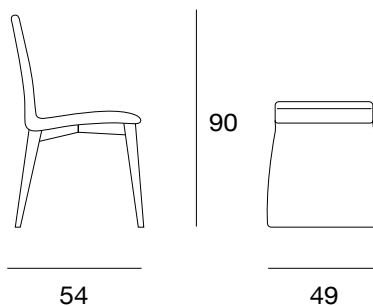

Sedia con struttura in massello di frassino, scocca curvata rivestita in pelle, ecopelle o tessuto della collezione.

chair
cod.5441

Chair with structure in solid ash, curved shell covered in leather, eco-leather or fabric of the collection.