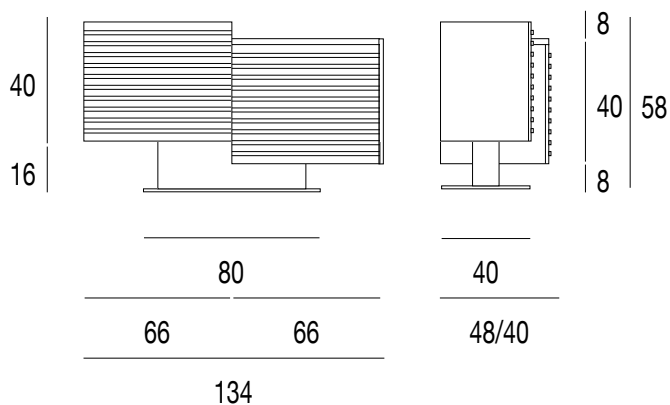

arch. Fabio Rebosio

fabulus

tv stand
cod.5329

Elemento porta tv con base girevole rivestita in supermirror lucido. Struttura in massello di noce canaletto o frassino con ante placcate, apertura push & pull. Top in legno placcato o in vetro verniciato (extra chiaro bianco, nero, moka o fango).

TV stand element with revolving base, covered with polished super mirror finish. Structure with solid canaletto walnut or ash and veneered doors, push&pull opening. Veneered or retro lacquered glass top (extra light white, black, moka or mud).