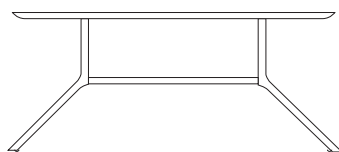

design Studio Tecnico Pacini&Cappellini

jolly

Consolle o retro divano con struttura in metallo verniciato color titanio. Piano in legno placcato frassino o in marmo lucido naturale.
Console o back sofa with metal structure painted in titanium color. Top in wood veneered ash or in polished natural marble.

console
cod.5352

50

52/60

100/120