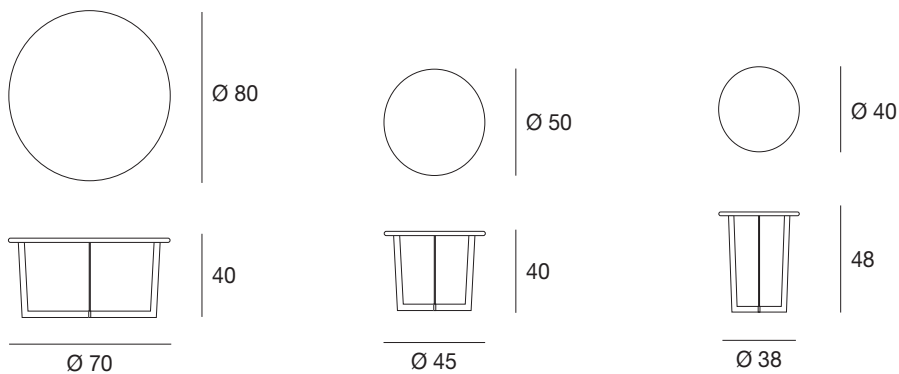

design Studio Tecnico Pacini&Cappellini

Paris

Tavolino in vetro verniciato con struttura in metallo verniciato. Piano in metallo verniciato, in legno, in marmo lucido naturale o a specchio.
Coffee table with painted metal structure. Top in painted metal, in wood, in polished natural marble, in lacquered glass or in mirror.

coffee table
cod. 5540

marmo
marble

BC

marmo bianco
carrara lucido naturale
*polished natural white
carrara marble*

NM

marmo nero
marquinia lucido
naturale
*polished natural black
marquinia marble*

EM

marmo emperador
dark lucido naturale
*polished natural dark
emperador marble*

CA

marmo calacatta vagli
oro lucido naturale
*polished natural
calacatta vagli gold
marble*