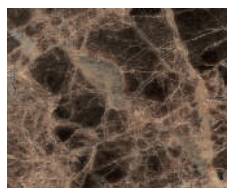

# Paris

Tavolino in vetro verniciato con struttura in metallo verniciato. Piano in metallo verniciato, in legno, in marmo lucido naturale o a specchio.  
Coffee table with painted metal structure. Top in painted metal, in wood, in polished natural marble, in lacquered glass or in mirror.

coffee table  
cod. 5540

marmo  
marble

**BC**

marmo bianco  
carrara lucido naturale  
*polished natural white  
carrara marble*

**NM**

marmo nero  
marquinia lucido  
naturale  
*polished natural black  
marquinia marble*

**EM**

marmo emperador  
dark lucido naturale  
*polished natural dark  
emperador marble*

**CA**

marmo calacatta vagli  
oro lucido naturale  
*polished natural  
calacatta vagli gold  
marble*

cappuccino opaco  
poro aperto  
open pore matt  
cappuccino colour

TT

titanio  
titanium

L28

grigio medio  
poro aperto  
open pore matt  
medium grey

GR

grafite  
graphite

L25