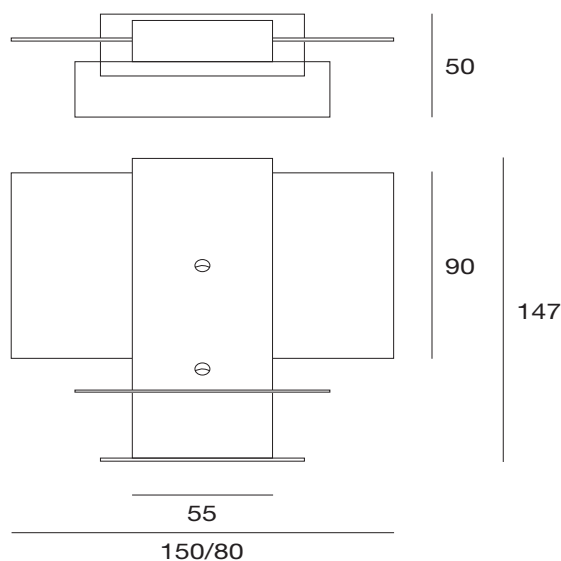

arch. Fabio Rebosio

totem

Elemento porta TV con base rotante a 360° o fissa rivestita in supermirror lucido. Pannello porta TV placcato frassino o in fibra di legno, dotato di barra porta TV universale. Mensola in vetro naturale temperato (sp. mm. 8). A richiesta, pannello in Plexiglas bianco o nero.
TV stand with 360° swiveling or fix base, covered with polished supermirror finish. Plasma TV panel veneered in ash or in fiberboard, ready for TV universal hanging bar. Shelf in tempered clear glass (8 mm thick). On request, panel in white or black plexiglas.

tv stand
cod.5328