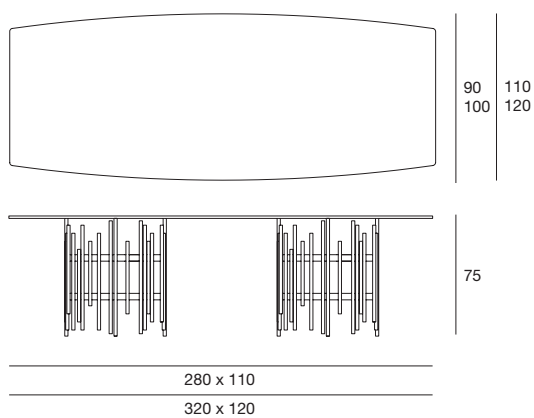

table
 cod.5489
 5489.2

piano marmo sp. / marble top th. 2 cm
 piano legno sp. / wooden top th. 3 cm

laccato opaco poro aperto
open pore matt lacquered

legno
wood

marmo
marble

L21

bianco opaco
poro aperto
*open pore
matt white*