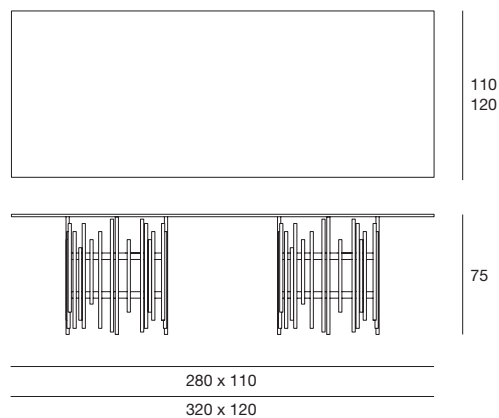

table
 cod.5489
 5489.2

piano marmo sp. / marble top th. 2 cm
 piano legno sp. / wooden top th. 3 cm

laccato opaco poro aperto
open pore matt lacquered

legno
wood

marmo
marble

L21

bianco opaco
poro aperto
*open pore
matt white*