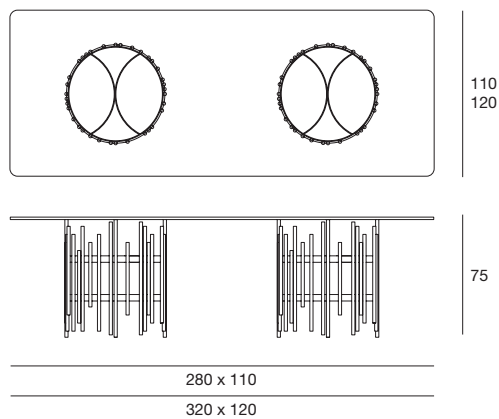

table
 cod.5489
 5489.2

piano marmo sp. / marble top th. 2 cm
 piano legno sp. / wooden top th. 3 cm

laccato opaco poro aperto
open pore matt lacquered

legno
wood

marmo
marble

L21

bianco opaco
poro aperto
*open pore
matt white*