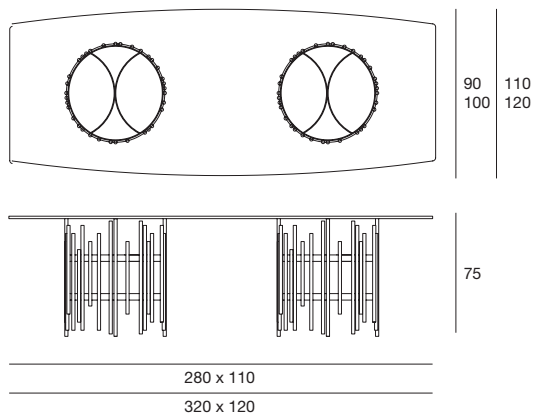

table
 cod.5489
 5489.2

piano marmo sp. / marble top th. 2 cm
 piano legno sp. / wooden top th. 3 cm

laccato opaco poro aperto
open pore matt lacquered

legno
wood

marmo
marble

L21

bianco opaco
poro aperto
*open pore
matt white*