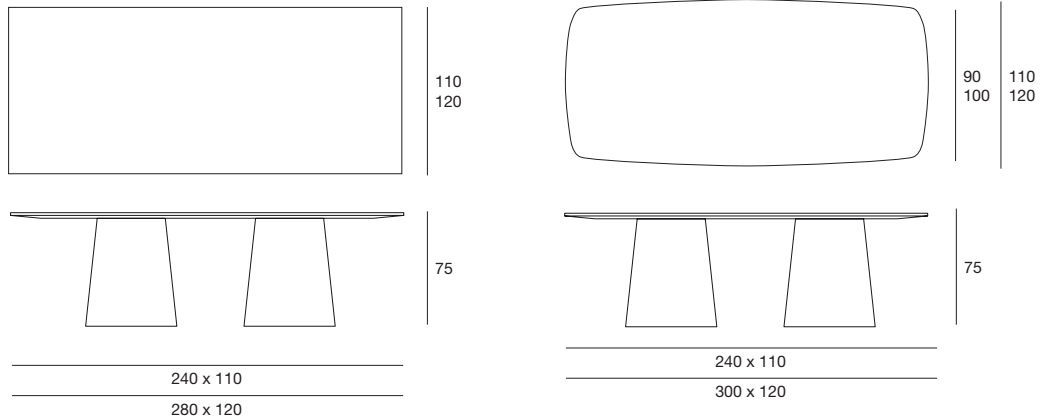

piano marmo sp. / marble top th. 2 cm
piano legno sp. / wooden top th. 3 cm

shell

table
cod.5419
5419.2

shell

table
cod.5419
5419.2

laccato opaco poro aperto
open pore matt lacquered

legno
wood

marmo
marble